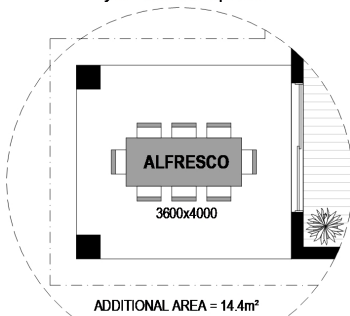

Manuka Façade

Wainui 122

Upgrade 1: Alfresco

Entertain in style with this Alfresco area opening onto your outdoor space.

Floor Areas

Porch	2m ²
Garage	20.5m ²
Living	99.7m ²
TOTAL	(13.2sqs) 122.2m²
Width	8m
Depth	15.8m

Floor plan and dimensions shown are for the Classic Façade.

Classic Façade