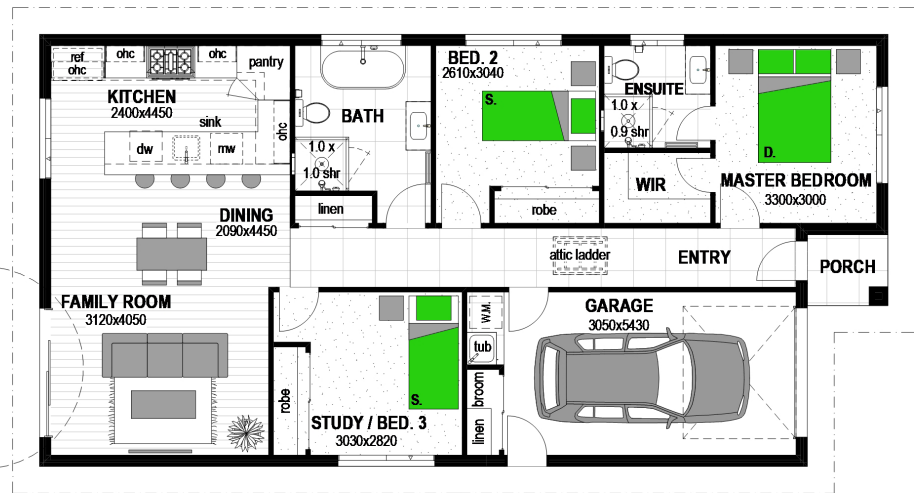

Manuka Façade

Wainui 122

Upgrade 1: Alfresco

Entertain in style with this Alfresco area opening onto your outdoor space.

Floor Areas

Porch	2m ²
Garage	20.5m ²
Living	99.7m ²
TOTAL	(13.2sqs) 122.2m²
Width	8m
Depth	15.8m

Floor plan and dimensions shown are for the Classic Façade.

Classic Façade