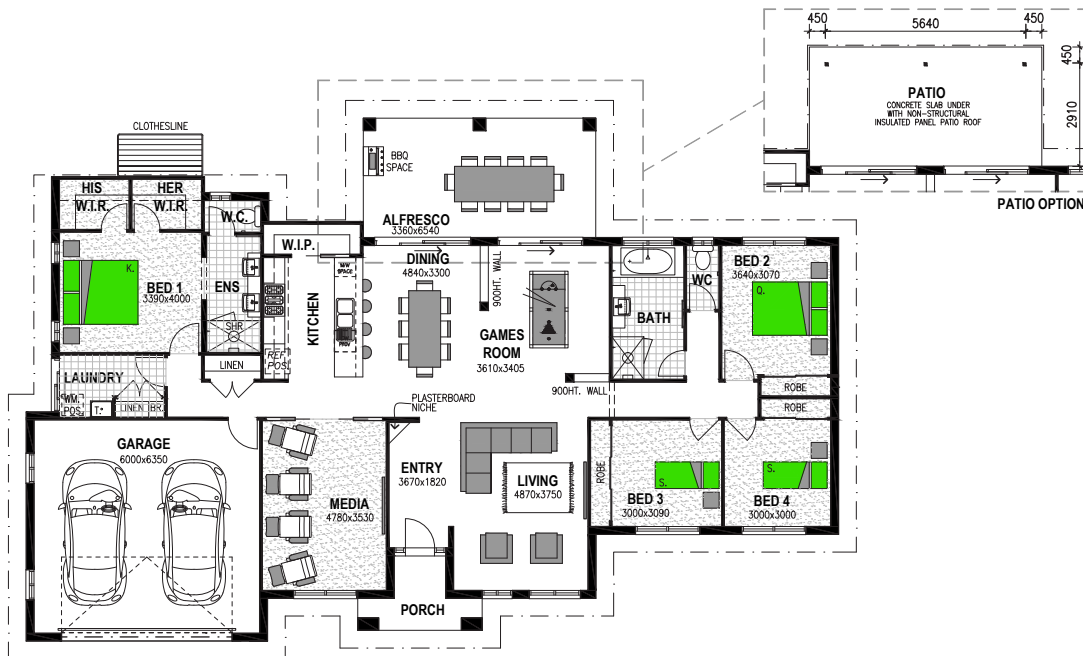

4 BED - 2 BATH - 2 CAR - MEDIA - GAMES ROOM

MOUNTAIN FAÇADE

KORU 260

CLASSIC FAÇADE

COLONIAL FAÇADE

PORTICO FAÇADE

ALPINE FAÇADE

HAMPTONS FAÇADE

Floor Area

| | | | |
|--------------|--|--|---------|
| Porch | 4.87m ² | Width | 22.86m |
| Garage | 41.28m ² | Length | 14.71m |
| Alfresco | 21.97m ² | | |
| Living | 192.22m ² | Typical Frontage | 25.86m+ |
| TOTAL | (28.02sqsq) 260.34m² | Dimensions shown are for Classic Façade. | |