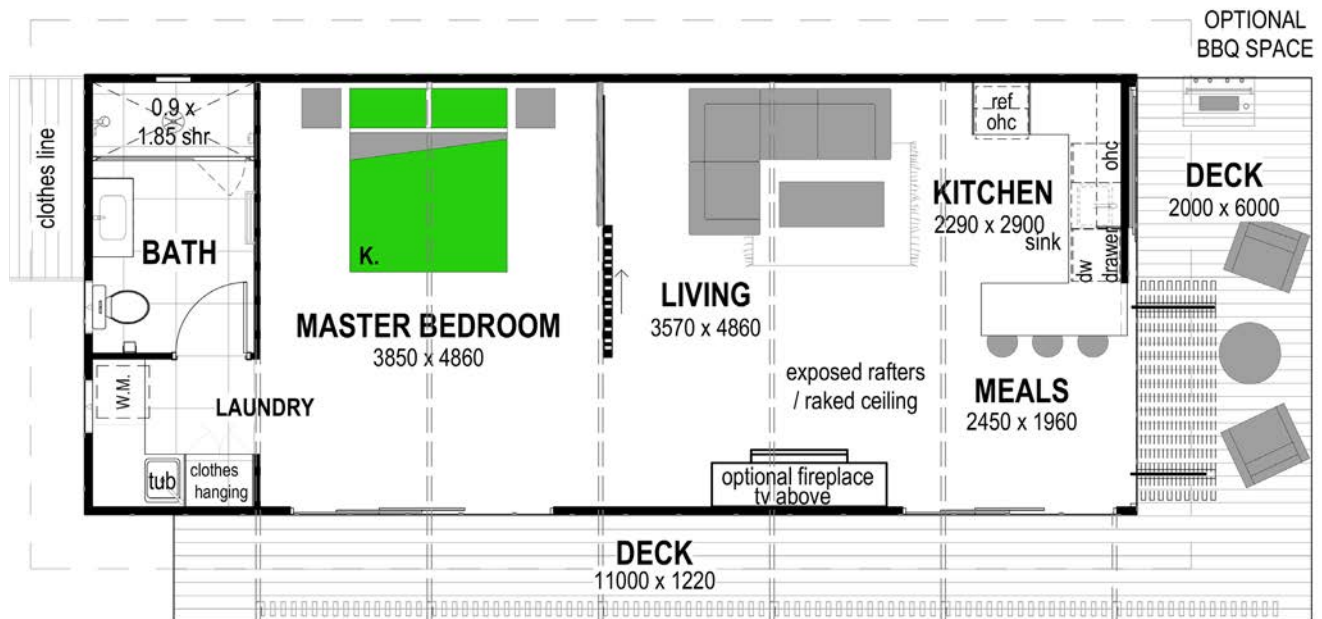

Skillion Façade - Option 1

## Floor Areas

Living	60m <sup>2</sup>
TOTAL	(6.5sqs) 60m <sup>2</sup>
Width	5m
Depth	12m

Floor plan and dimensions shown are for the Skillion Façade.

Skillion Façade - Option 2