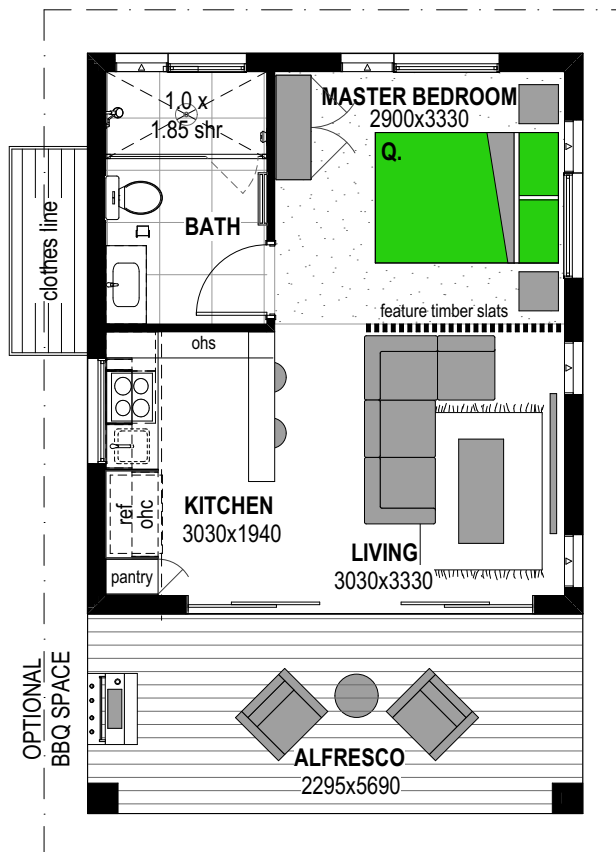

Cottage Façade

Studio Two 50

Floor Areas

Living	36.9m ²
Alfresco	13.1m ²
TOTAL	(5.4sqs) 50m²
Width	5.7m
Depth	8.7m

Floor plan and dimensions shown are for the Classic Façade.

Classic Façade