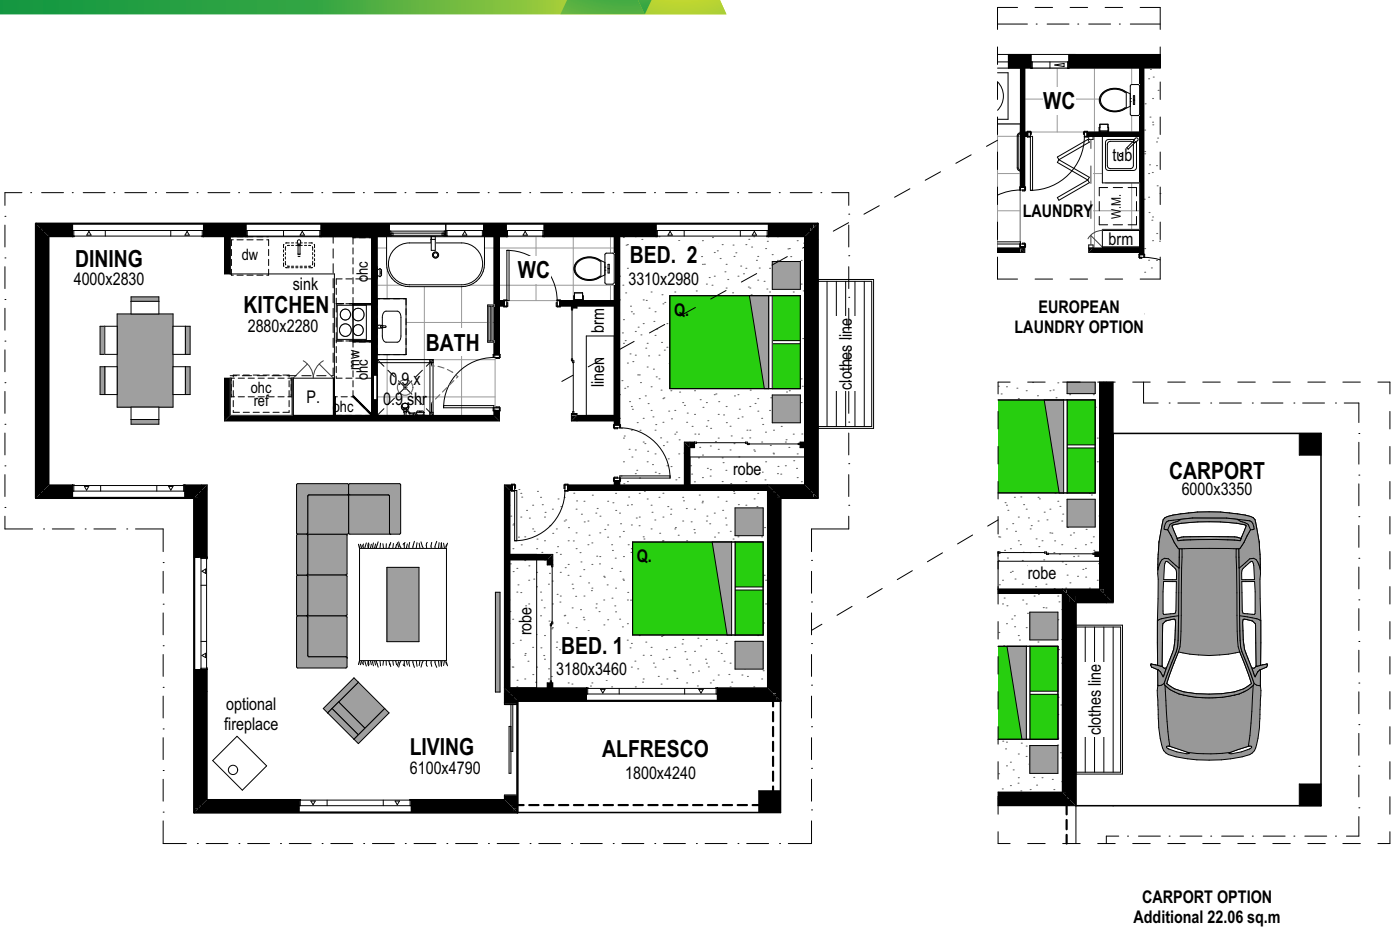

Mountain Façade

2 1

Ruth 104 Retreat

EUROPEAN LAUNDRY OPTION

CARPORT OPTION
Additional 22.06 sq.m

Floor Areas

Alfresco	8m ²
Living	96.4m ²
TOTAL	(11.3sqs) 104.4m²
Width	12.6m
Depth	9.5m

Floor plan and dimensions shown are for the Classic Façade.

Classic Façade