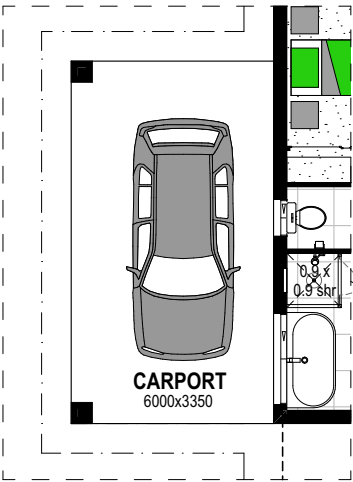

Scandi Façade - Option 1

Ella 96 Retreat

EUROPEAN LAUNDRY OPTION

OPTIONAL CARPORT
Additional 20.1 sq.m

Floor Areas

Living	87.4m ²
Alfresco	9.2m ²
TOTAL (10.4sqs)	96.6m²
Width	10.8m
Depth	8.9m

Features

Facades

Scan the QR code to view all Ella 96 facades.

Floor plan and dimensions shown are for the Classic Façade.