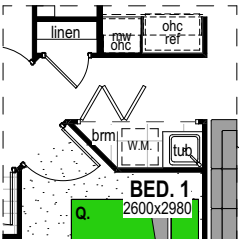

Scandi Façade - Option 1

Ella 96 Retreat

EUROPEAN LAUNDRY OPTION

OPTIONAL CARPORT
Additional 20.1 sq.m

Floor Areas

Living	87.4m ²
Alfresco	9.2m ²
TOTAL (10.4sqs)	96.6m²
Width	10.8m
Depth	8.9m

Features

Facades

Scan the QR code to view all Ella 96 facades.

Floor plan and dimensions shown are for the Classic Façade.