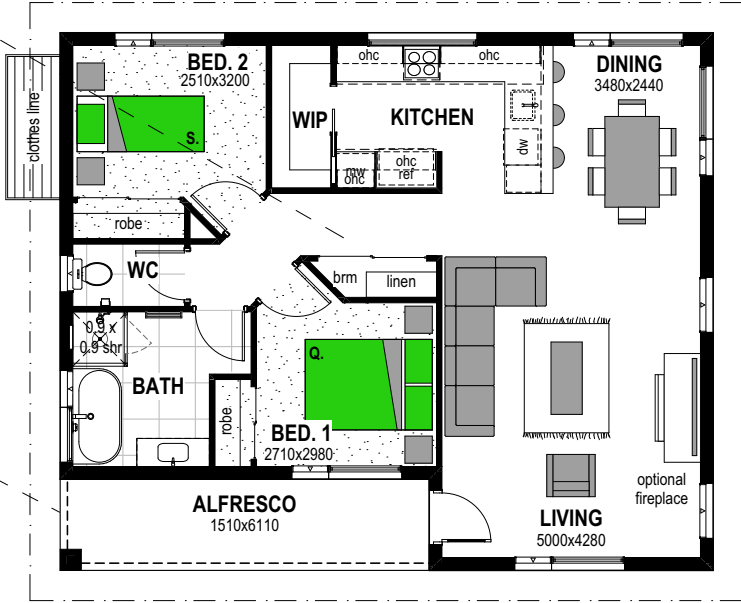

Scandi Façade - Option 1

Ella 96 Retreat

EUROPEAN LAUNDRY OPTION

OPTIONAL CARPORT
Additional 20.1 sq.m

Floor Areas

Living	87.4m ²
Alfresco	9.2m ²
TOTAL (10.4sqs)	96.6m²
Width	10.8m
Depth	8.9m

Features

Facades

Scan the QR code to view all Ella 96 facades.

Floor plan and dimensions shown are for the Classic Façade.